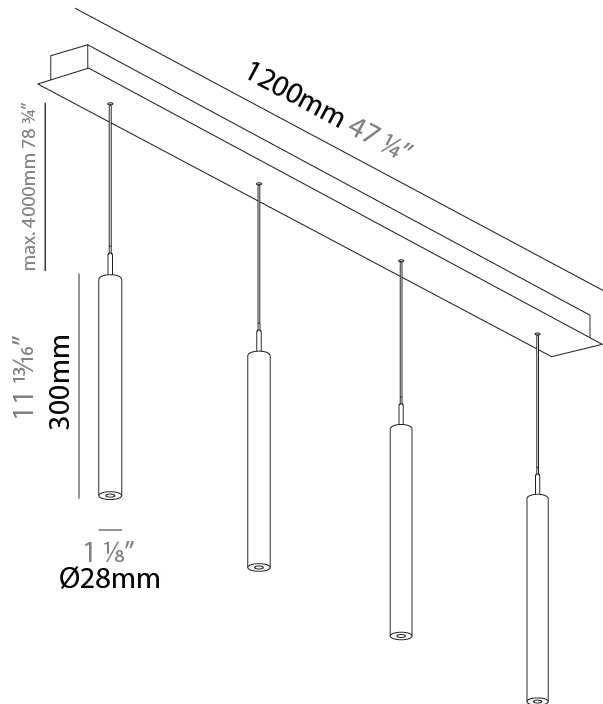

GENERAL

Series: G-Mini Channel
Subseries: G-Mini Channel Hangover
Brand: Prolight
Division: Architectural
Mounting Type: Suspension
Mounting Location: Ceiling
Subcategory: Spots

PHYSICAL

Shape: Cylinder
Diameter (mm): 28
Diameter (in): 1 1/8
Length (mm): 1200
Length (in): 47 1/4
Height (mm): 300
Height (in): 11 13/16
Light Distribution: Direct
Diffuser: Shine Ring - NOR / OPL / YEL / ORA / RED / BLU / GRN
Fixture Finish: SSR / BKV / CWI / CRY / HAB / UFT / ITA / RUA / FTG / MYG / LOD / PUS / FRO / FUP / KIA / POP / BLS / SPG / MEY / GOH / GUM / CHC / COM / ABZ / JAG / OBR / MOS / ROR
Accent Finish: NOF / COP / MIR / SSS
Fixture Material: Extruded Aluminum / Steel
Cable Details: 2,000mm/78 3/4" / 4,000mm/157 1/2" - Cable, Black, Green, Orange, Red, White

ELECTRICAL

Lamp Type: LED (Zhaga Standard)
Input Wattage (W): 26
Total Output Wattage (W): 23.7
Dimming: Tri-Mode (Non-Dimming and Phase Dimming (120Vac only) and 0-10V Dimming)
Driver Included: Yes
Driver Location: Integrated
Driver Type: Constant Current - Universal
Driver Class: Class 2
Input Voltage (V): 120 - 277

LED

Color Temperature (°K): 2700 / 3000 / 3500 / 4000
Max. Delivered Lumen (lm): 1557 / 1421 / 1499 / 1450
Nominal Lumen (lm): 1840 / 1949 / 2057 / 2112
CRI: >90 CRI
Lamp Life (hrs): 50000

OPTICAL

Beam Angle: 32 / 58

RATINGS AND CERTIFICATIONS

Certified By: Certified for North American Standards
IP rating: IP20